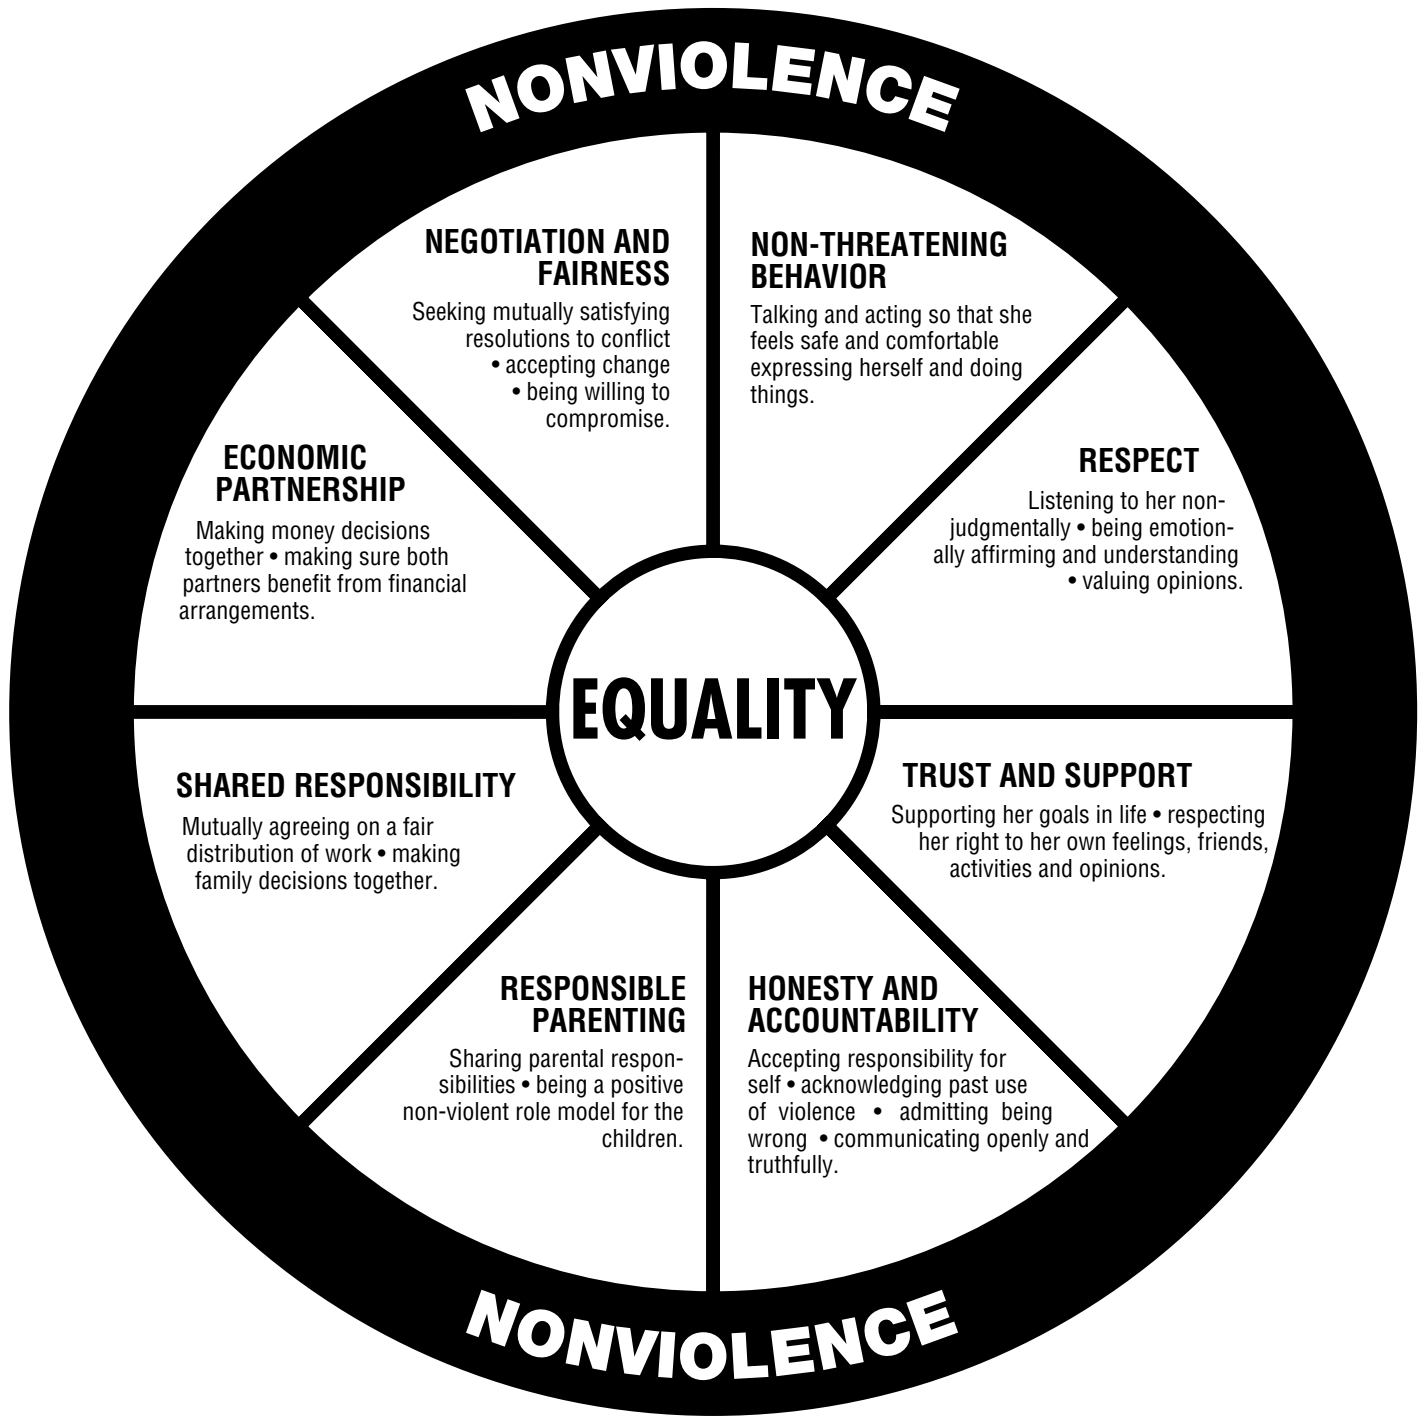

The Power and Control wheel developed by the Domestic Abuse Intervention Project in Deluth, Minnesota shows the various tactics of abuse that batterers use to control their partners.

DOMESTIC ABUSE INTERVENTION PROJECT